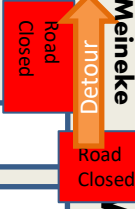

Columbia

Highland

Willamette

Division

ADDENDUM 3: Cruisin' Street Map of Old Town Sherwood

Langer Farms Parkway

St. Francis Drive way

No Prkg Closed 1pm 8/27; Vendors