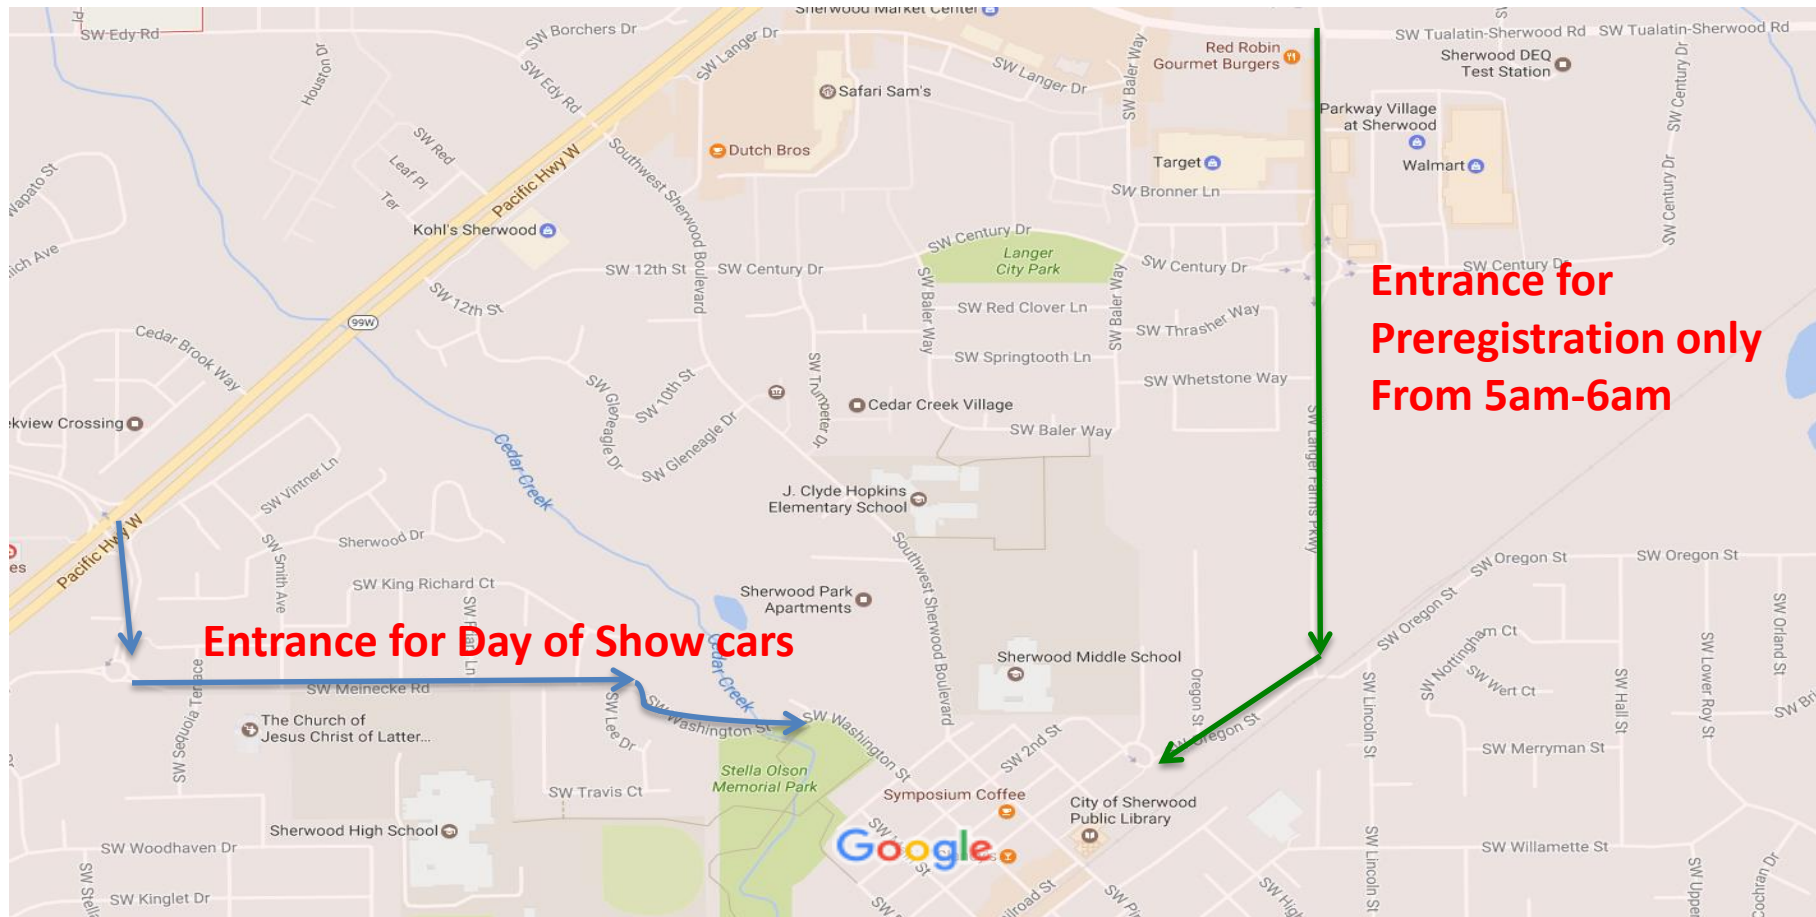

Google Maps Sherwood

Entrance for Day of Show cars

Entrance for Preregistration only From 5am-6am